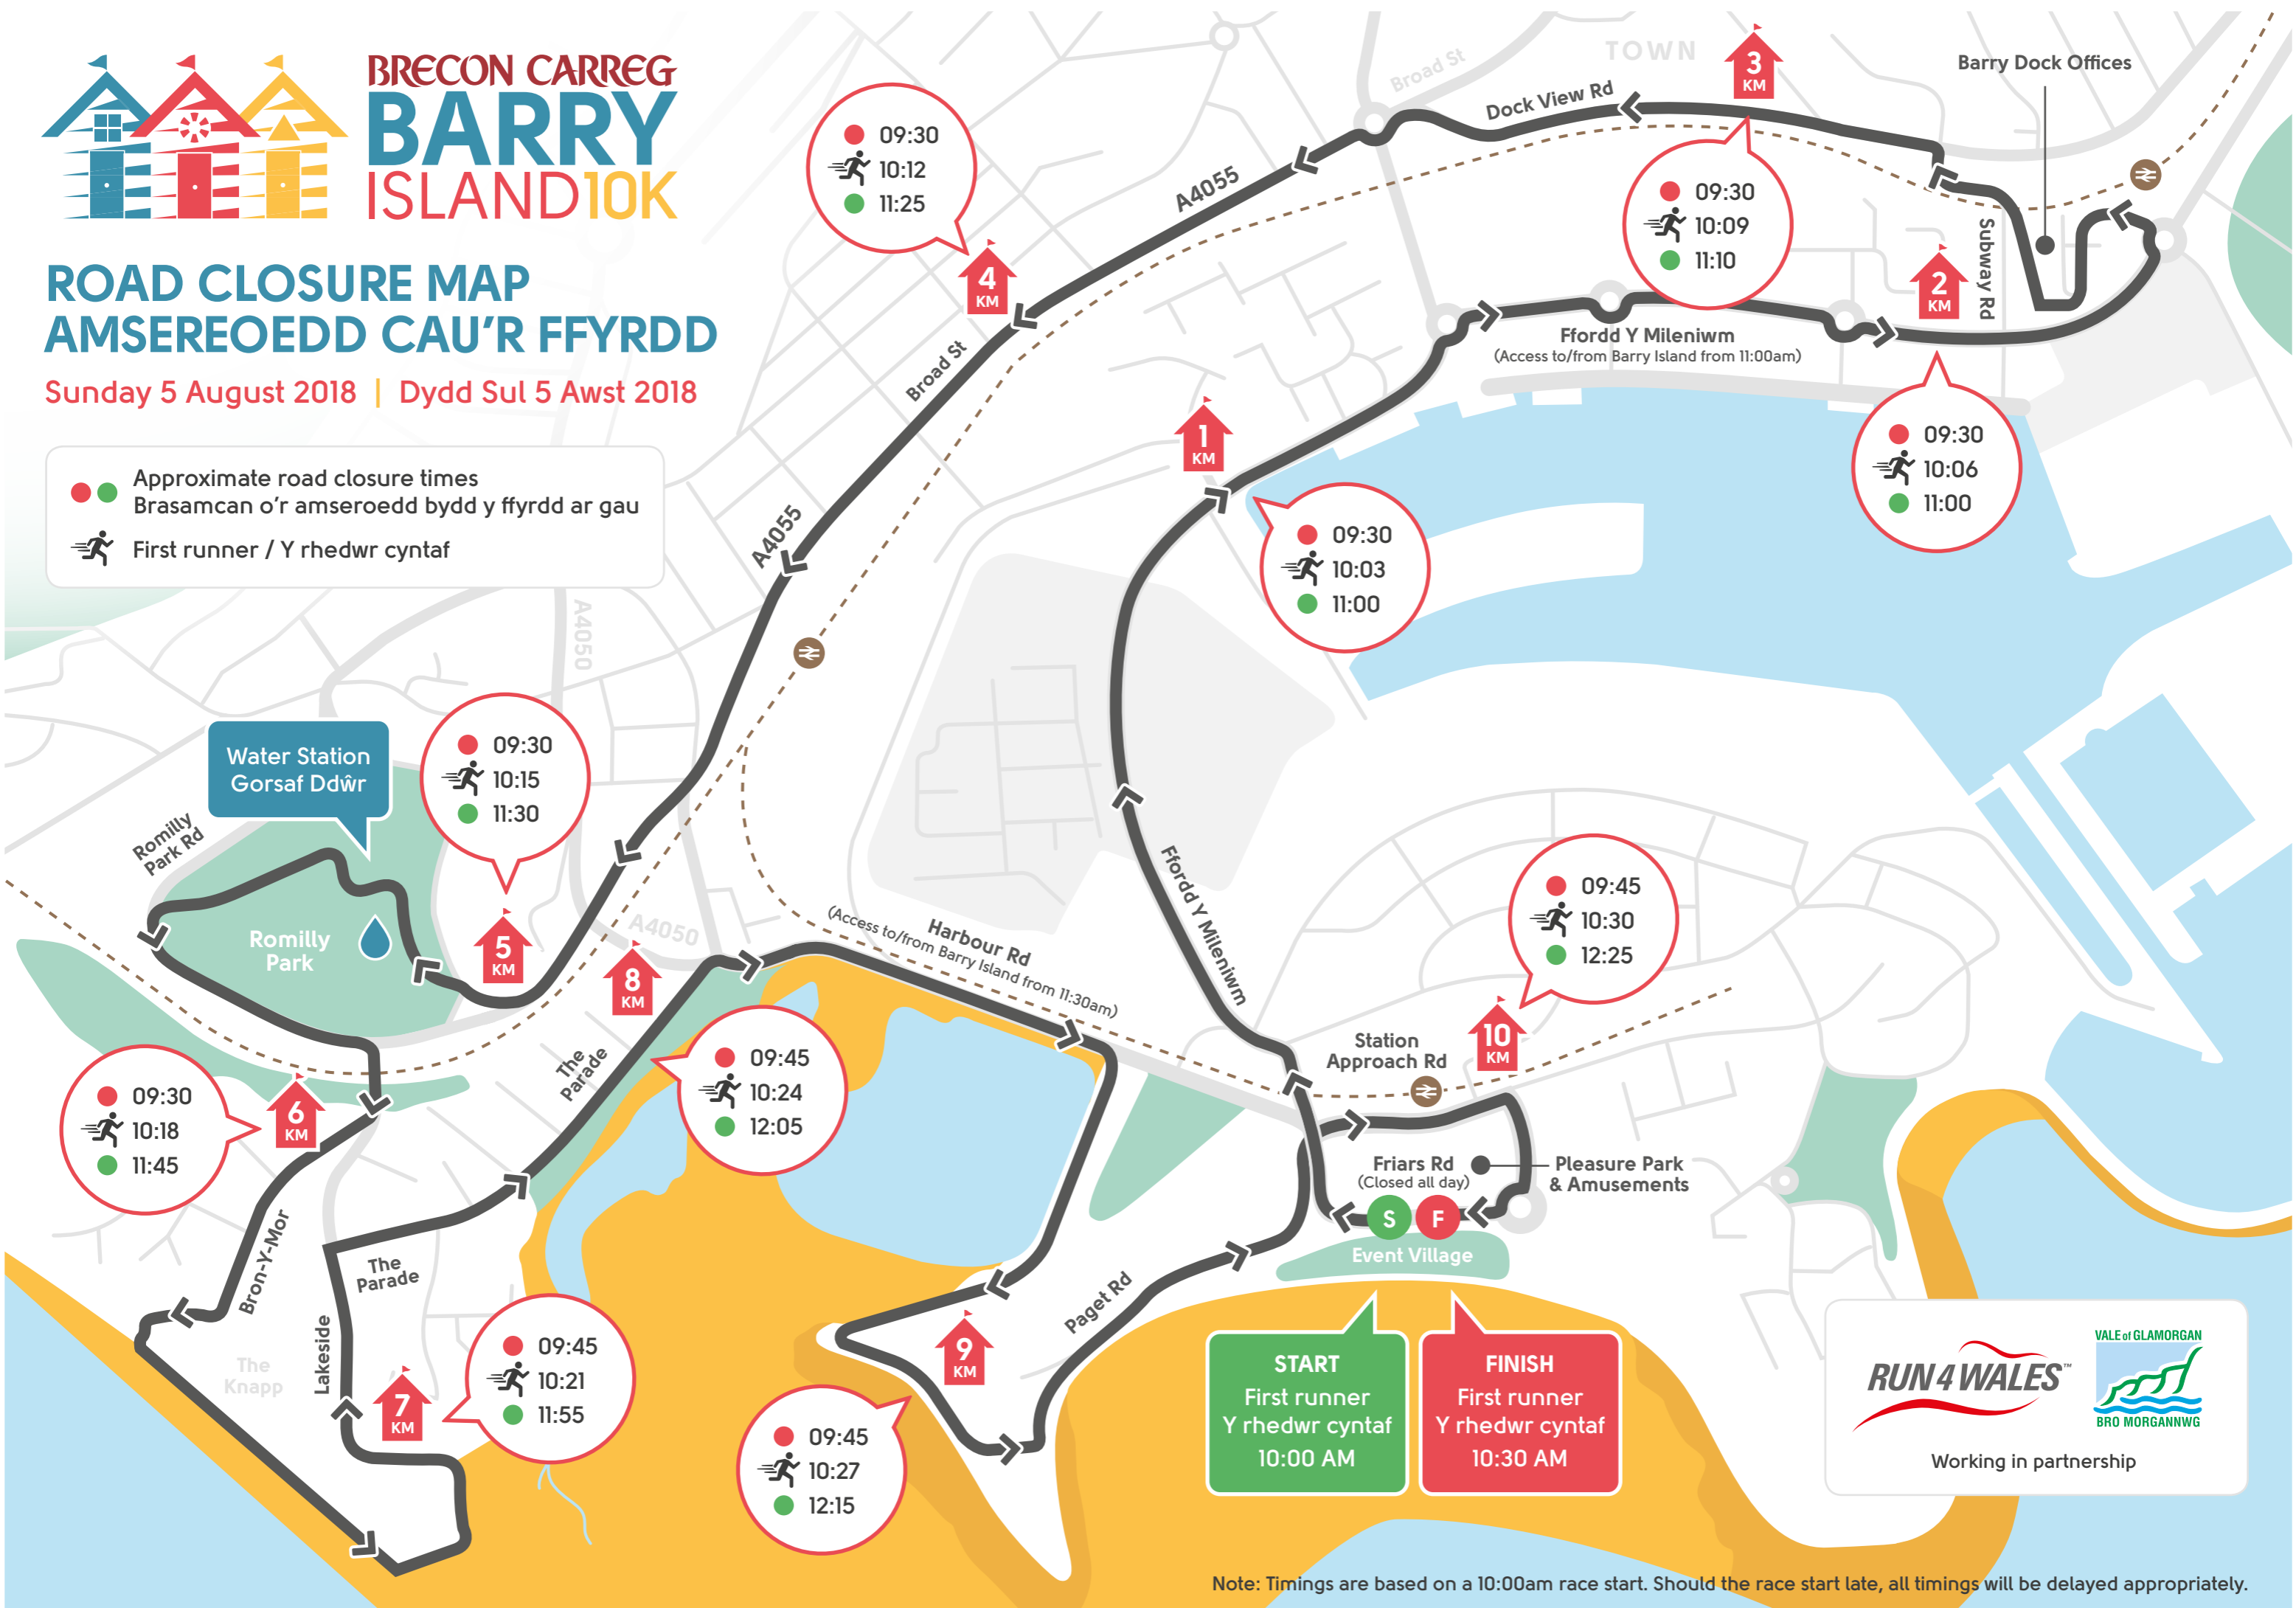

BRECON CARREG BARRY ISLAND 10K

ROAD CLOSURE MAP AMSEROEDD CAU'R FFYRDD

Sunday 5 August 2018 | Dydd Sul 5 Awst 2018

- Approximate road closure times
Brasamcan o'r amseroedd bydd y ffyrdd ar gau
- 🏃 First runner / Y rhedwr cyntaf

START
First runner
Y rhedwr cyntaf
10:00 AM

FINISH
First runner
Y rhedwr cyntaf
10:30 AM

Note: Timings are based on a 10:00am race start. Should the race start late, all timings will be delayed appropriately.