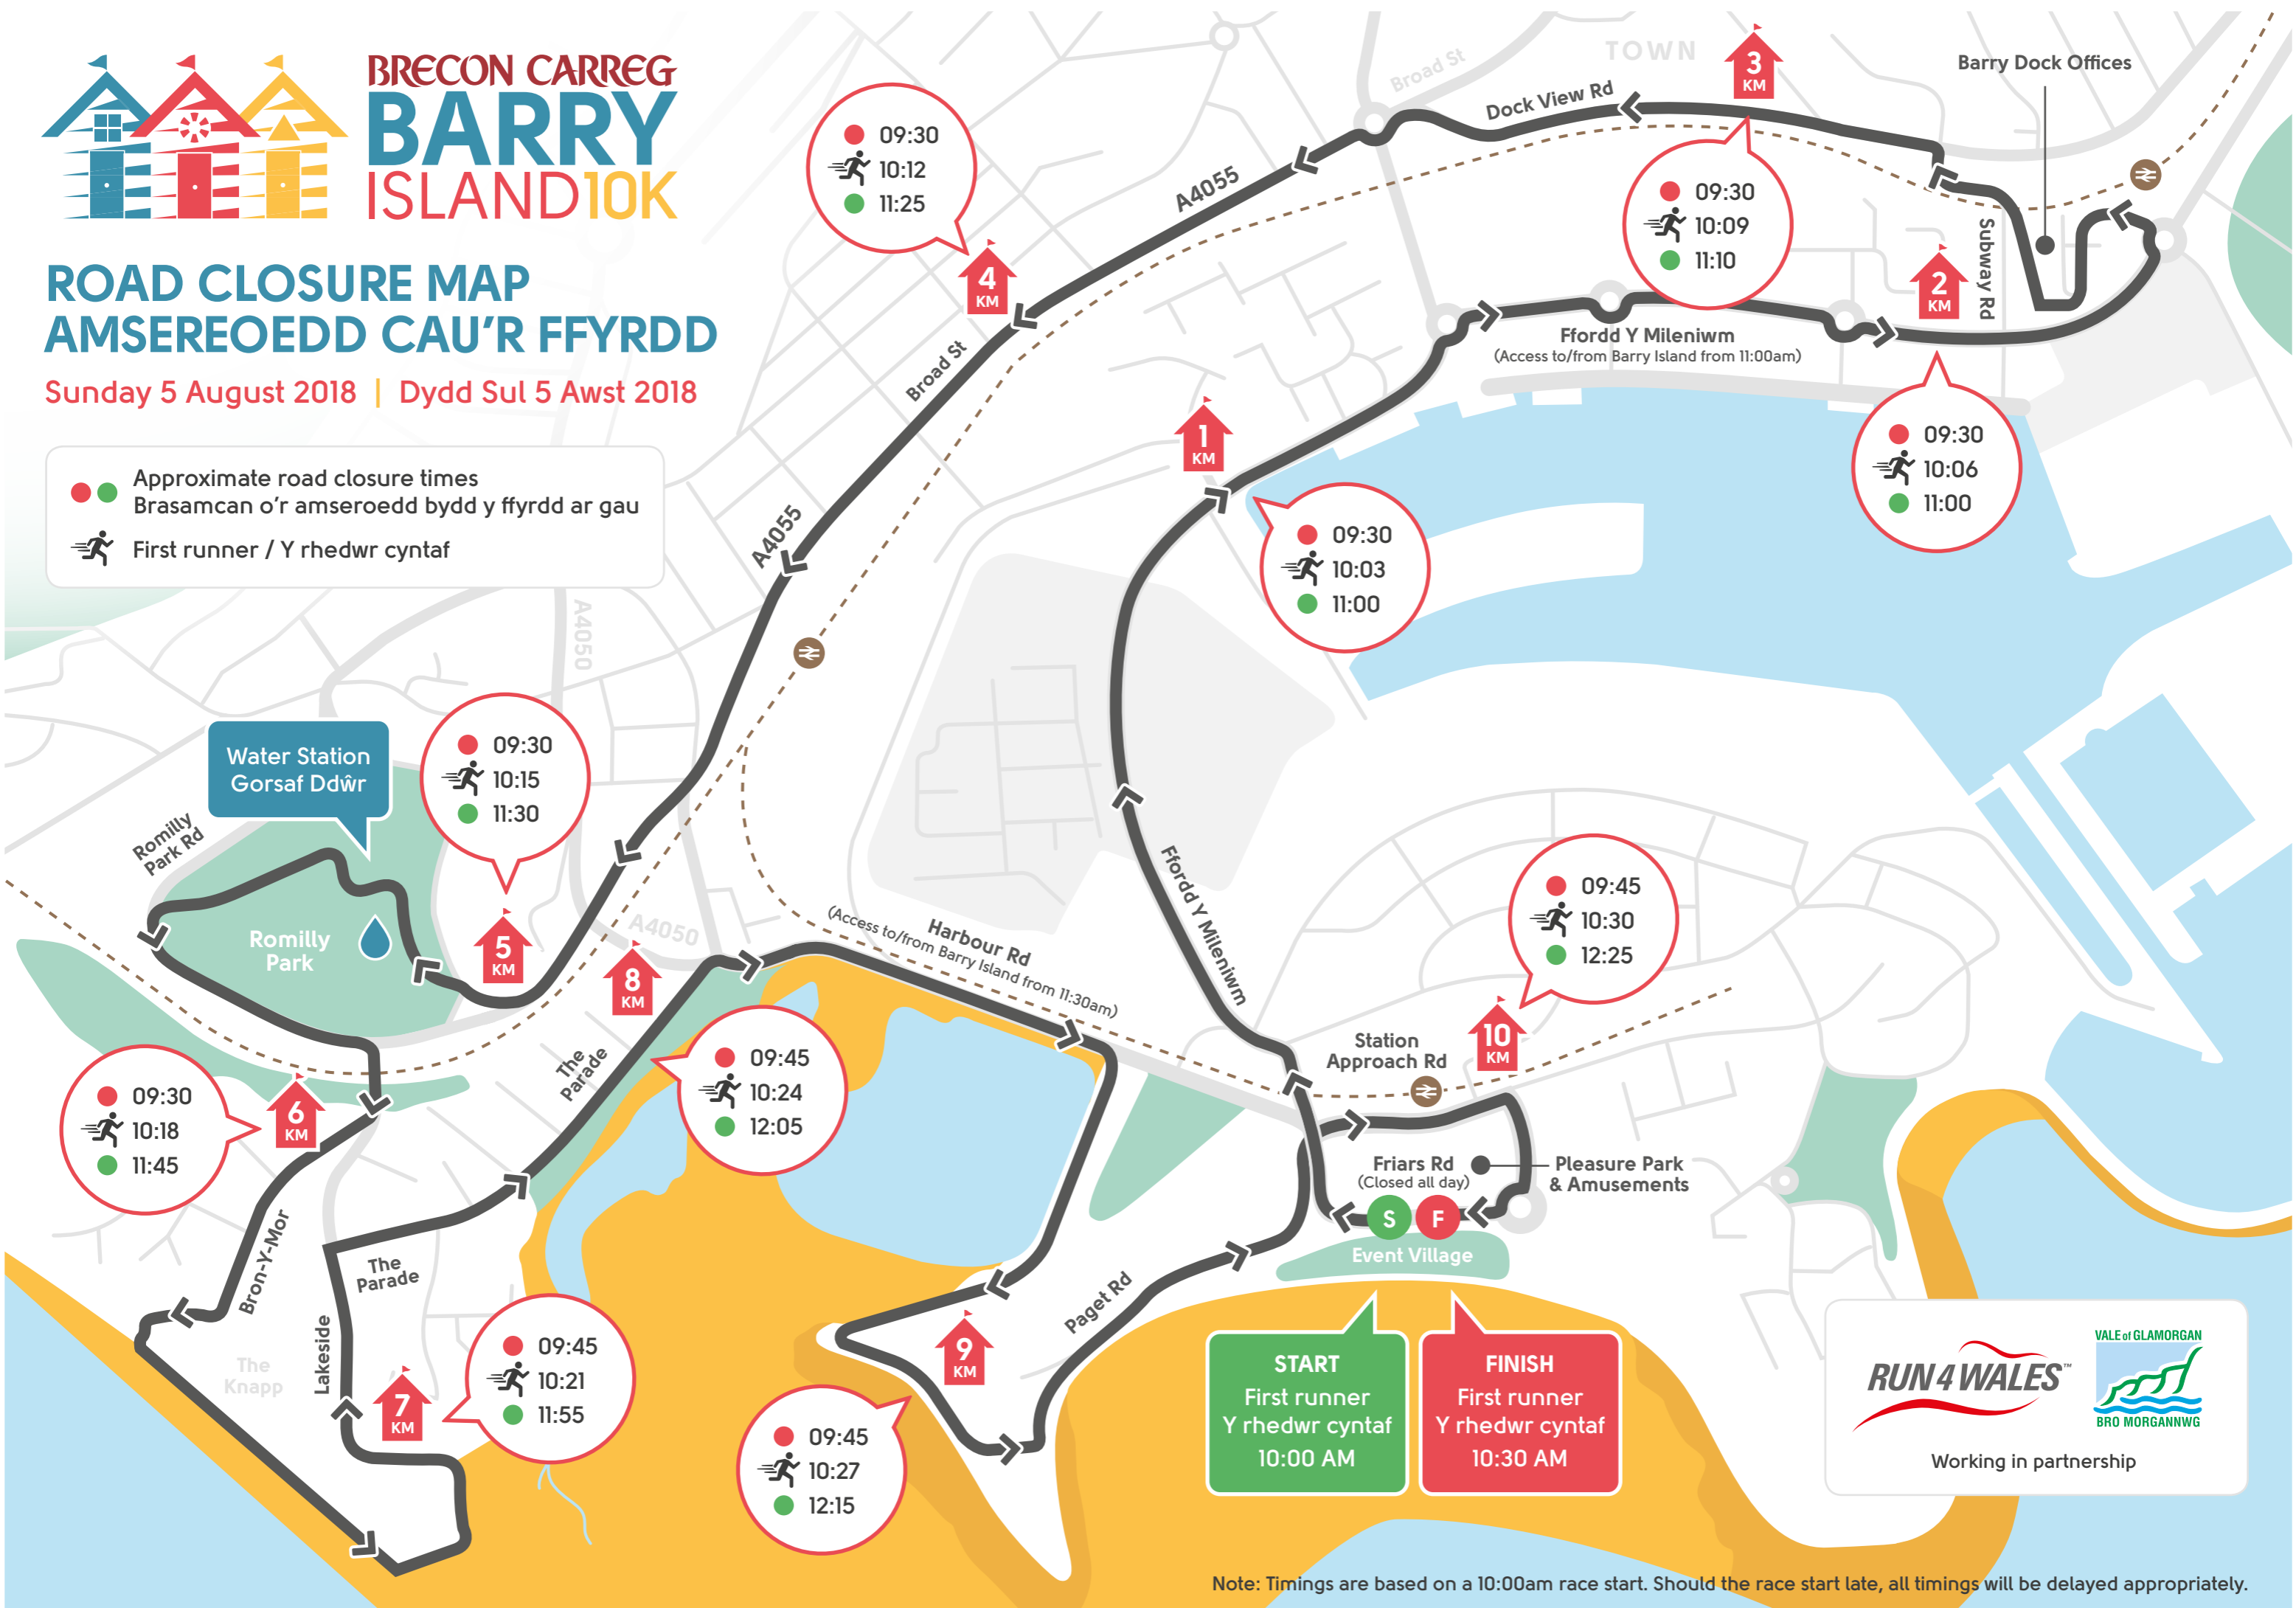

# BRECON CARREG BARRY ISLAND 10K

## ROAD CLOSURE MAP AMSEROEDD CAU'R FFYRDD

Sunday 5 August 2018 | Dydd Sul 5 Awst 2018

- Approximate road closure times  
Brasamcan o'r amseroedd bydd y ffyrdd ar gau
- 🏃 First runner / Y rhedwr cyntaf

**START**  
First runner  
Y rhedwr cyntaf  
10:00 AM

**FINISH**  
First runner  
Y rhedwr cyntaf  
10:30 AM

Note: Timings are based on a 10:00am race start. Should the race start late, all timings will be delayed appropriately.